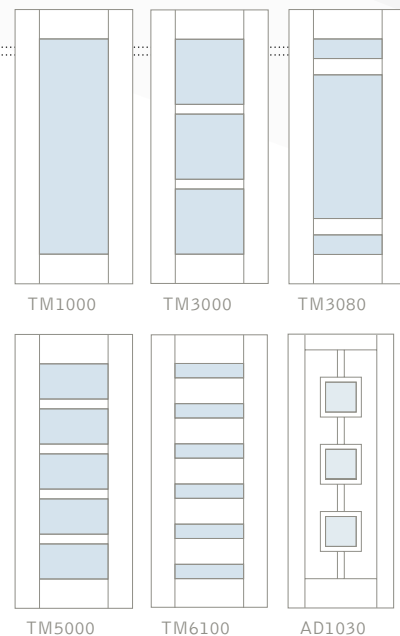

9 RAIL DESIGNS

TM9330 in MDF with 1/8" Radius reveal. Panels feature Mirror with One Step (OS) sash.

13 RAIL DESIGNS

TM13000 in Cherry with 1/4" Kerf Cut reveal.

TM door styles shown with modern wide stile.

Blue panels indicate insert options: leather, metal, glass, resin or flat wood panel.

Visit trustile.com to see the entire offering.

*These modern styles are not available with 1/8" Reveal or 1/4" Kerf Cut profiles. See trustile.com for details.