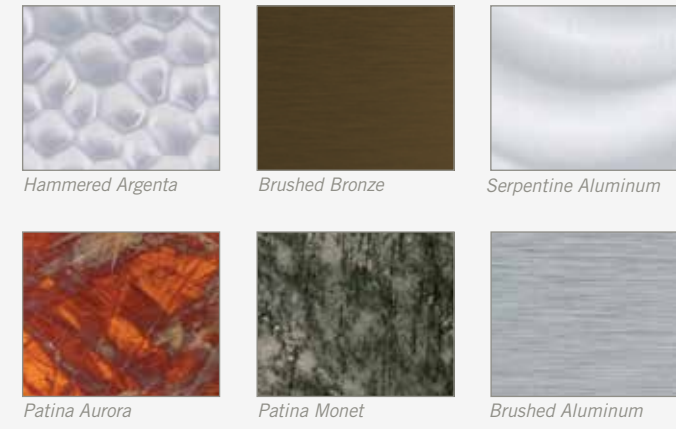

Blue panels indicate insert options: leather, metal, glass, resin or flat wood panel.

Visit trustile.com to see the entire offering.

*These modern styles are not available with 1/8" Reveal or 1/4" Kerf Cut profiles. See trustile.com for details.

OTHER MODERN SERIES STYLES*

AD1030 in LVL with Gingko Thatch Resin inserts.

CHEMETAL® PANELS

TM13000 in Cherry with 1/4" Kerf Cut reveal.

BENDHEIM® GLASS

3FORM® RESIN

TRU & MODERN

Available in 20 species of wood or paintable MDF. Selected Tru&Modern styles shown. See the entire offering at trustile.com.