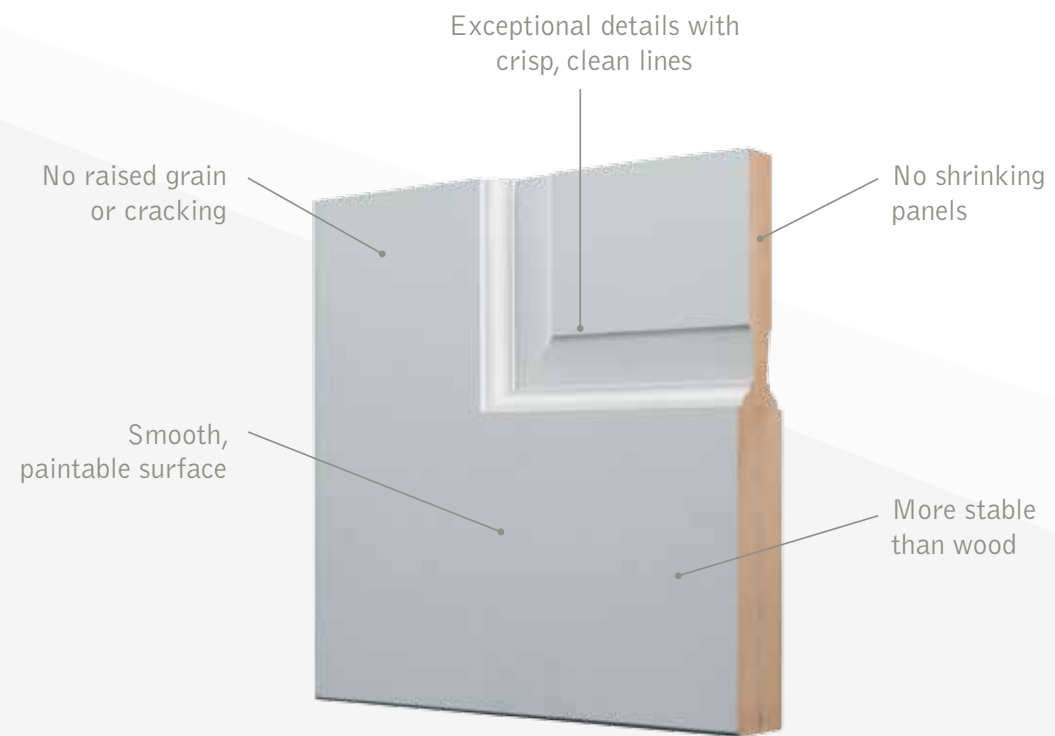

Select hardware provided by Rocky Mountain Hardware and Emtek Products.

Highest Quality MDF Doors for Painted Applications

HIGHEST QUALITY CONSTRUCTION GUARANTEED

MATERIALS MATTER.

We combine architecturally correct construction with the finest materials and back it with a lifetime warranty, so that every TruStile Door exceeds your exacting expectations.