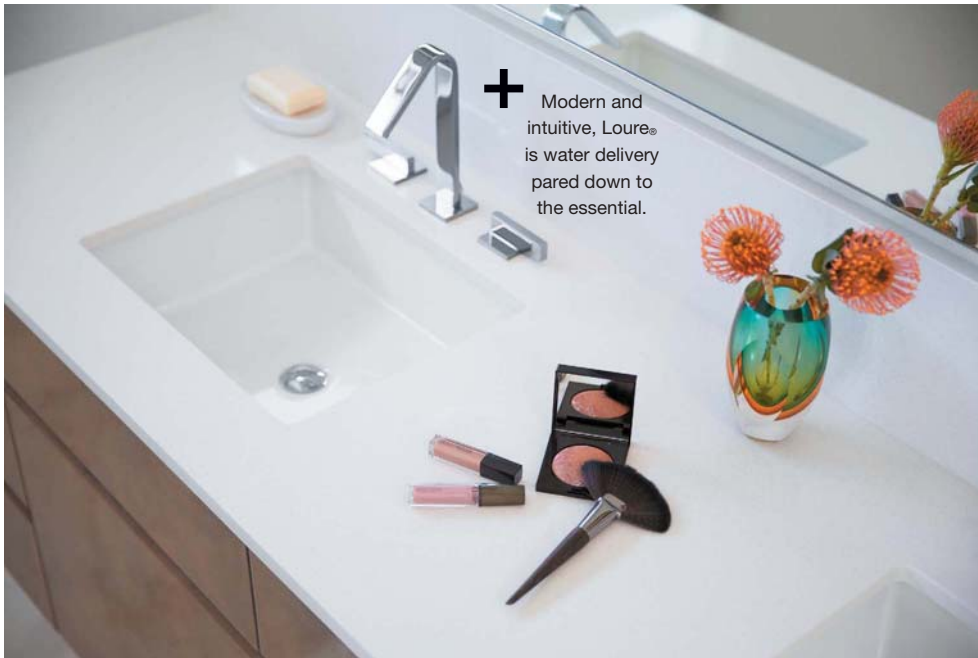

Do you think cleansing toilets have a part to play in health and wellness today?

None of us are getting any younger, and we are all looking for ways to maximize our health and well-being. You may not equate toilets with a luxury experience but that's exactly what Veil® provides: a sense of comfort, ease and simple indulgence at your fingertips. Toilets with cleansing functionality are just one more way for us to enhance what is already a very personal experience.

 To see more of this home, visit ideas.KOHLER.com/PalmSpringsHouse

Sunstruck® baths, with their graceful oval design, are available with a fluted or straight shroud.

✦ Modern and intuitive, Loure[®] is water delivery pared down to the essential.