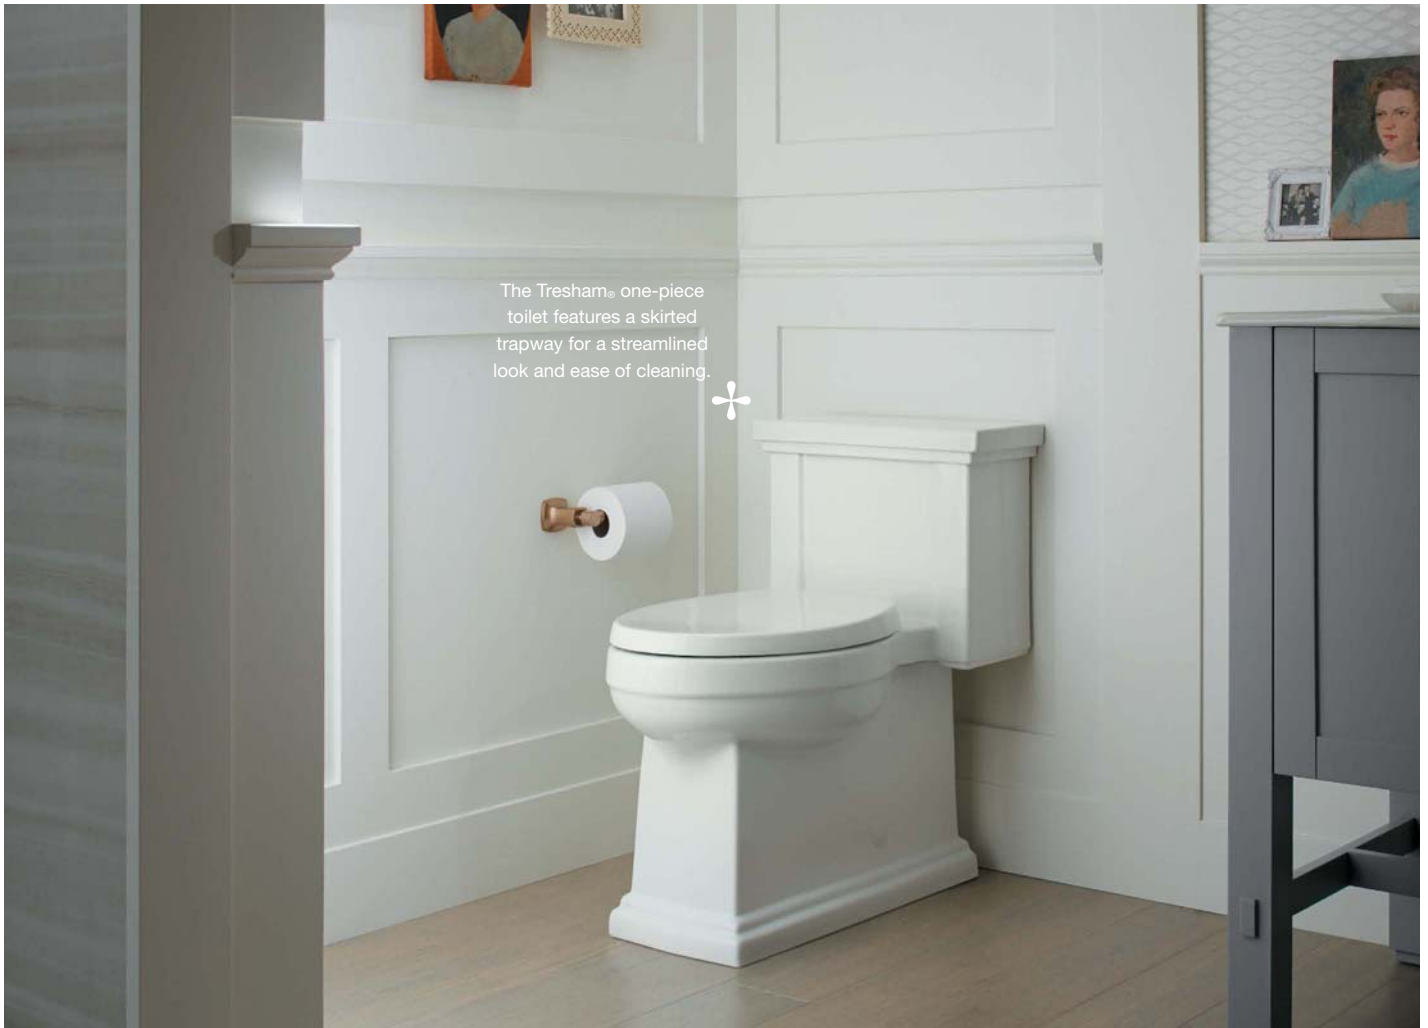

The Tresham® one-piece toilet features a skirted trapway for a streamlined look and ease of cleaning.