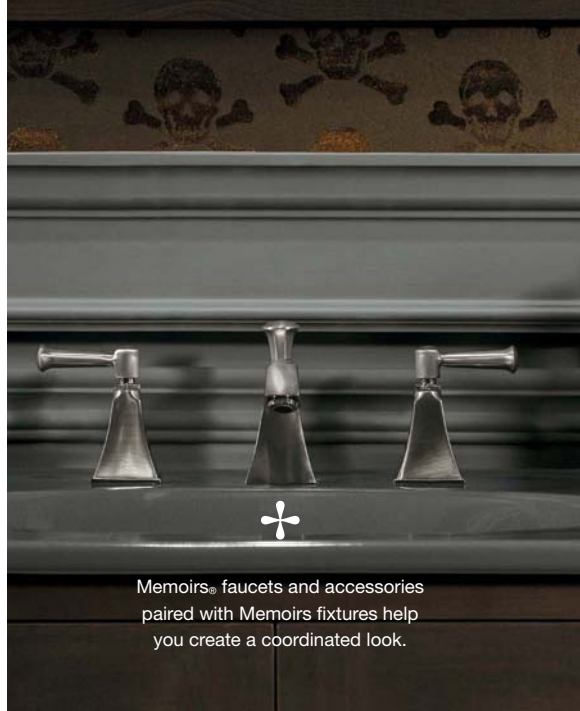

One of the first rules of design is to find what you love and design around it. We fell for the sophisticated irreverence of this iridescent skull wall covering and the beautiful way it pairs with the ornate Victorian wall panels and trim.

Ideal for the couple that wants to be surrounded by elegant luxury, the bathroom features Memoirs faucets and fixtures. As an en-suite master bathroom, Victorian Edge benefits from both a shared vanity space and private showering and toilet spaces.