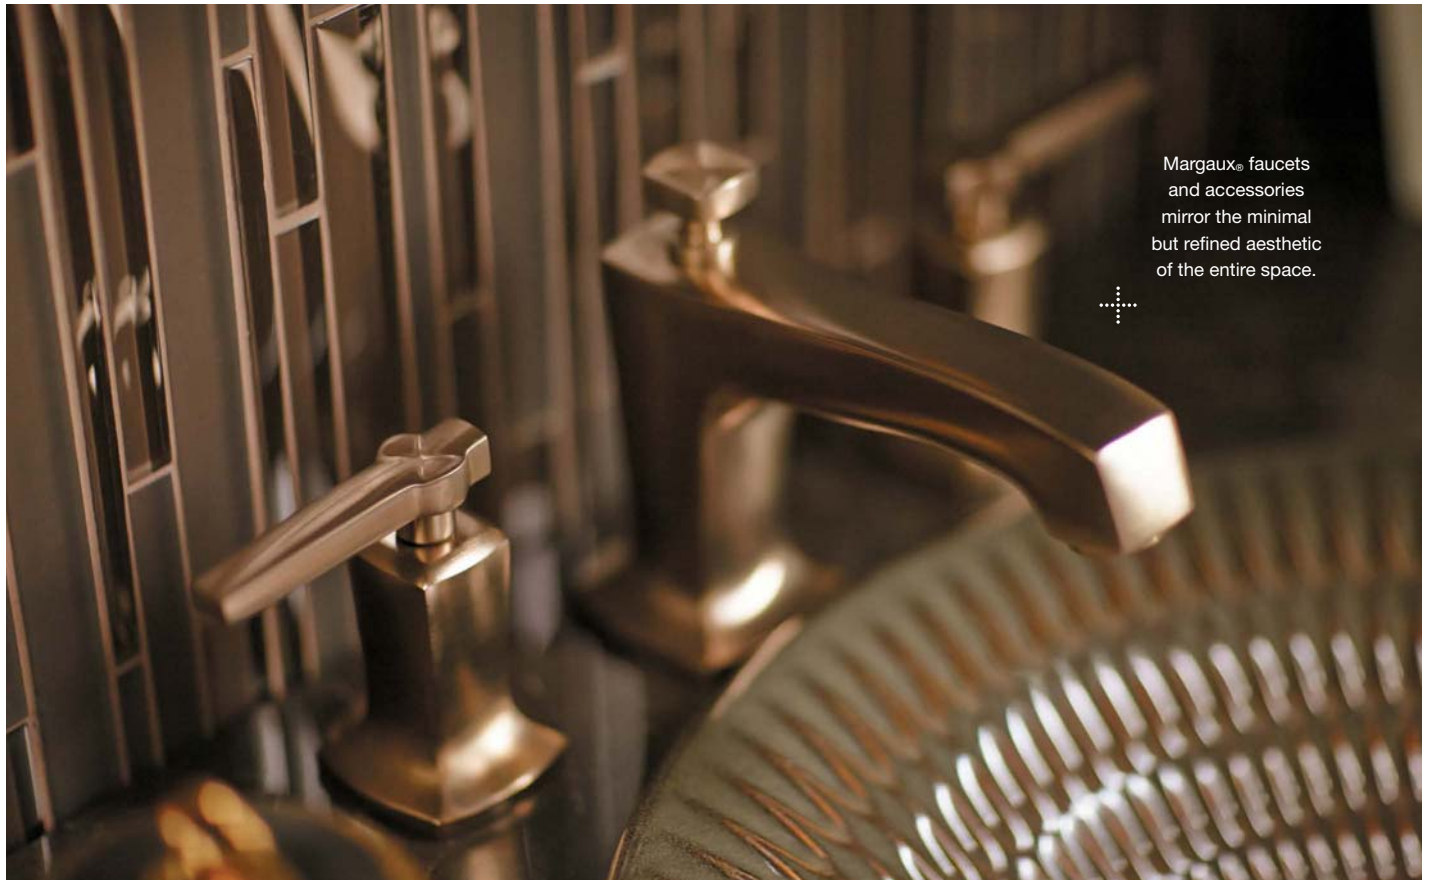

The centerpiece of the room is the handcrafted artistry of the Derring™ sink in Bourbon Rutile, accessorized by the Margaux® faucet in Vibrant® Brushed Bronze.

 To see more of this room, visit ideas.KOHLER.com/EmberPrism

To see more of this room, visit ideas.KOHLER.com/EmberPrism

Derring™ sinks are finished with unique artisanal glazes that accentuate the textured surface.

Contemporary in design and function, the Gabrielle™ Comfort Height® toilet is available in a one- or two-piece design.

Margaux® faucets and accessories mirror the minimal but refined aesthetic of the entire space.

GET THIS LOOK

1

2

4

5

6

7