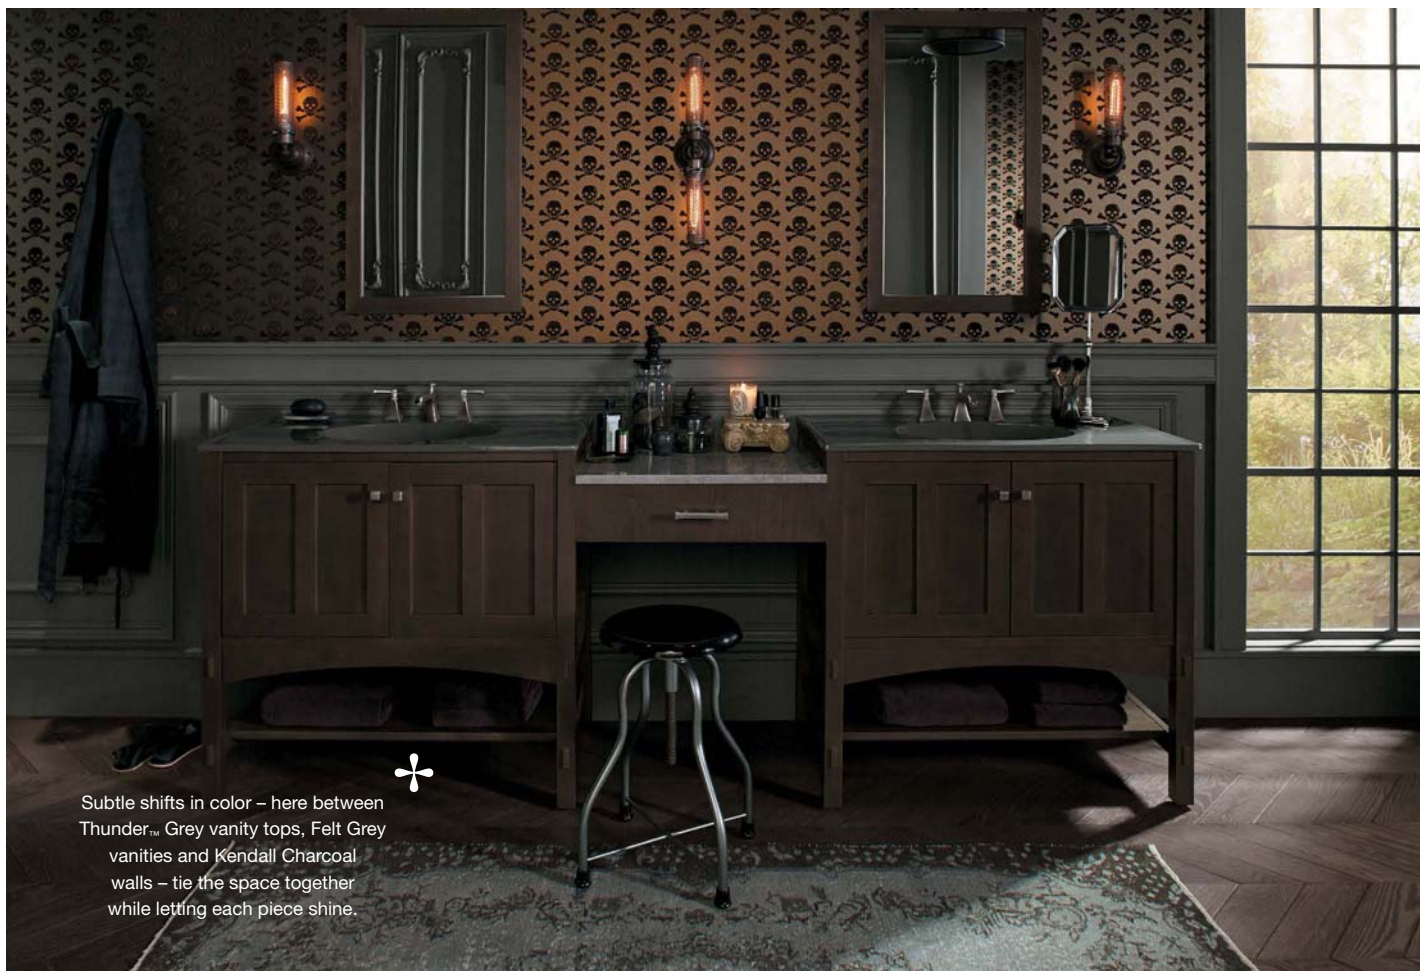

✦
Subtle shifts in color – here between Thunder™ Grey vanity tops, Felt Grey vanities and Kendall Charcoal walls – tie the space together while letting each piece shine.