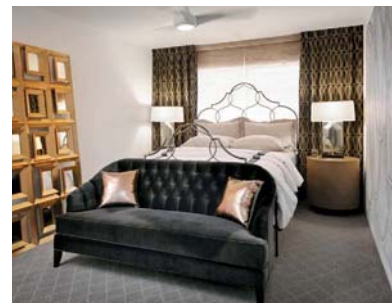

Continue the tour online.

See how DeeAnn McCoy and Jackie Thomas brought their vision to life in the rest of the home.

To see more of this home, visit ideas.KOHLER.com/PalmSpringsHouse