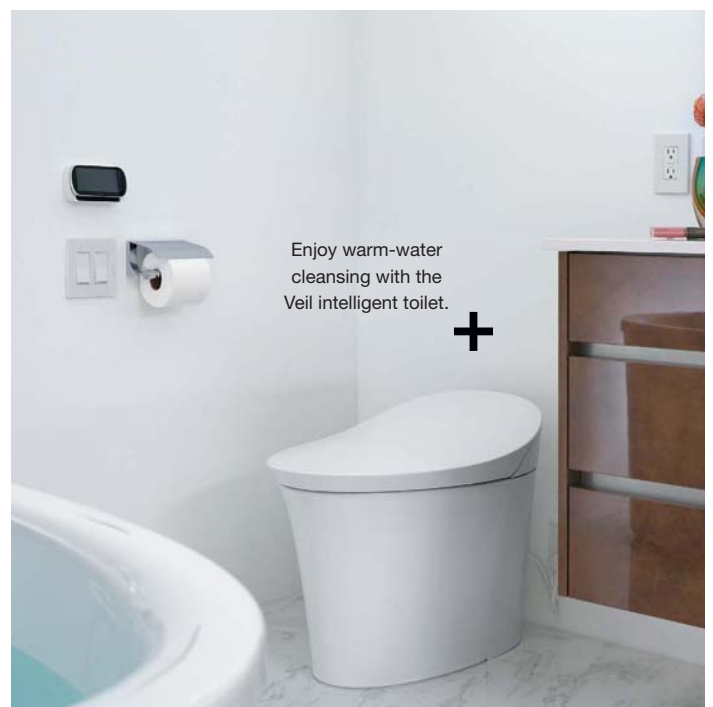

The DTV+ interface can be installed both in and outside of the shower.

Designed for the connected couple, the DTV+™ digital showering system allows users to preprogram customized experiences. With speakers, showerheads, multifunction handshowers and rainheads, the shower is a space to wake up and be energized or unwind and rejuvenate.

In keeping with the minimalist high-tech design of the bathroom, the sleek, oval Veil® intelligent toilet delivers personalized cleansing and comfort.

Enjoy warm-water cleansing with the Veil intelligent toilet.