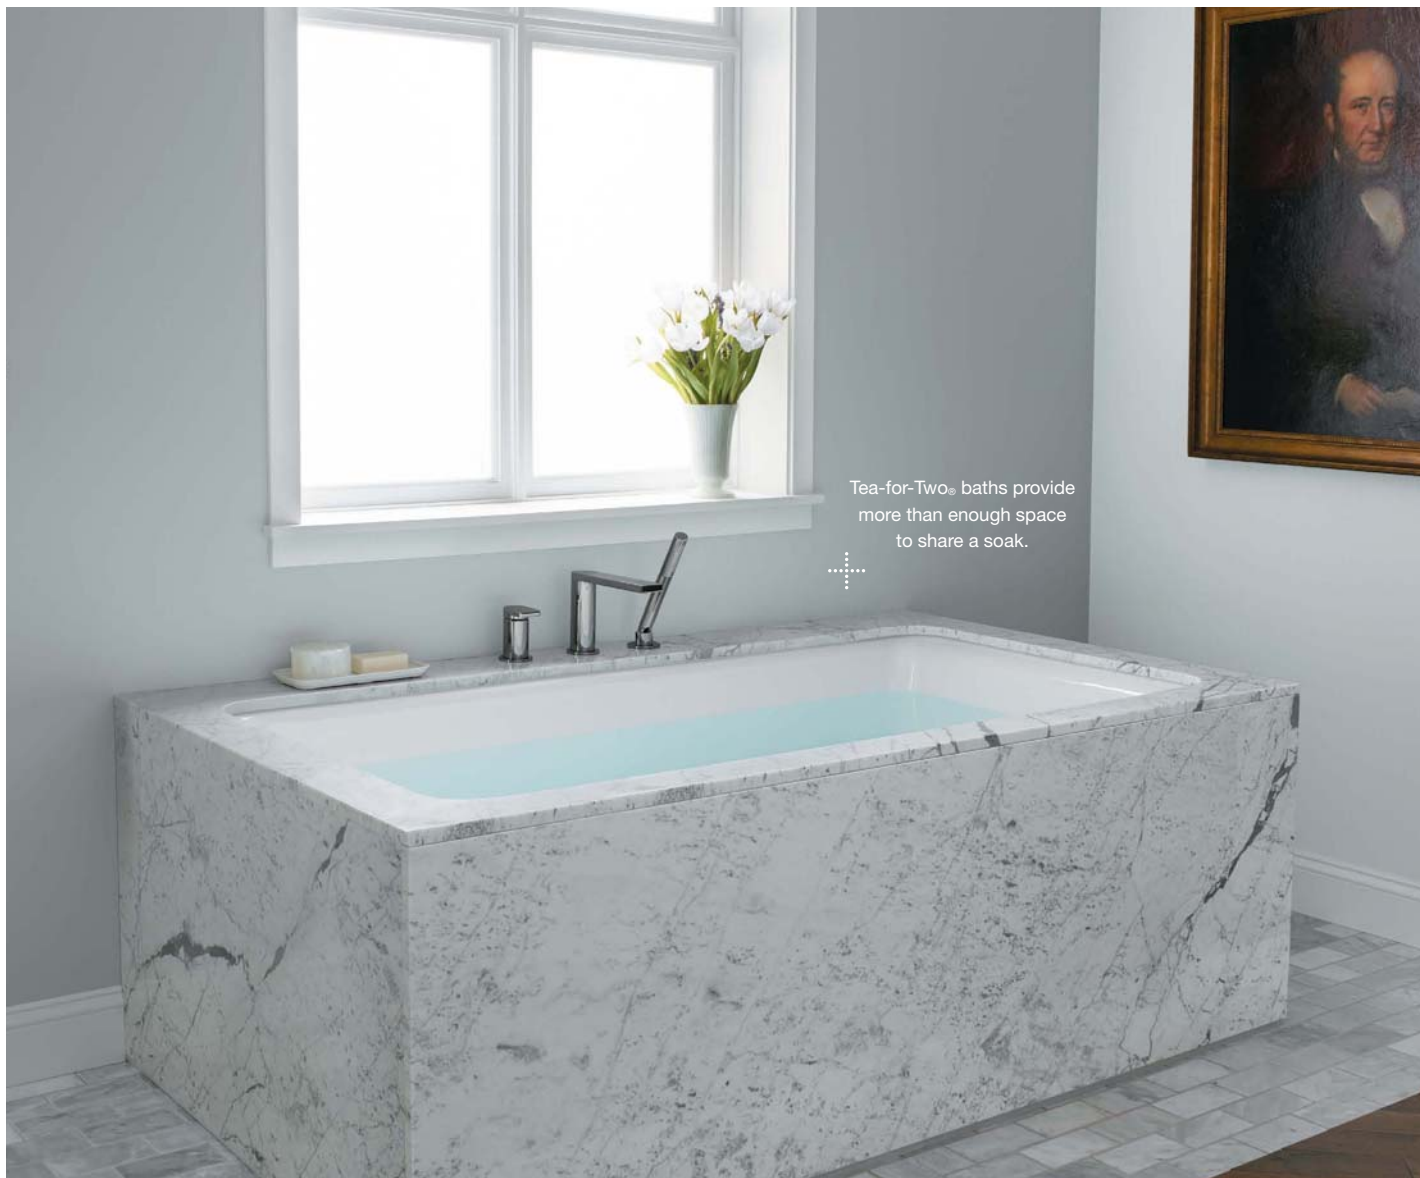

Divided between wet and dry areas, this bathroom is as practical as it is eye-catching. Its galley-style floor plan allowed us to surround the bathing and showering spaces with marble tile, providing a spot to towel off while still preserving the warmth a wood floor affords.

The styling space is delineated by a chevron parquet floor and acts as a soft counterpoint to the crisp lines and cool surfaces of the marble. Wall-mount Jute® vanities are topped by Vox® sinks and Composed™ faucets, creating his and hers refined minimalist stations.

Tea-for-Two® baths provide more than enough space to share a soak.