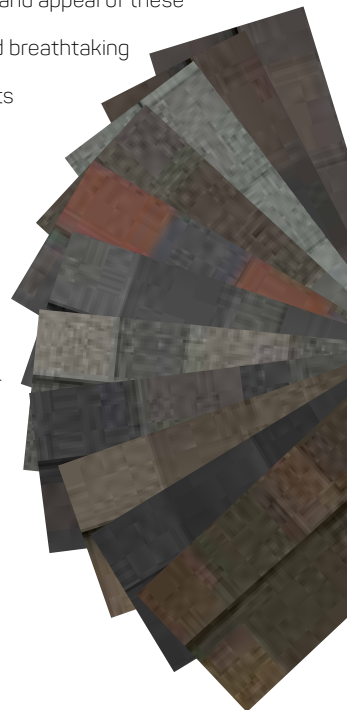

BEAUTY YOU CAN SEE

Your home should reflect your sense of style and personality – inside and out.

You may not realize it, but your roof may account for up to 40% of the visual surface area of your home's exterior. Just as upscale countertops can transform your kitchen and say something about you, so too can IKO Dynasty performance laminated shingles elevate your home from ordinary to extraordinary.

Your biggest challenge?

Choosing the right color from among the palette of spectacular color blends we offer.

Can't decide on a shingle color? IKO RoofViewer® to the rescue! Our exclusive interactive shingle selector software tool lets you mix'n'match our shingles based on home style, color of siding and other accessories. Or upload a photo of your actual home. Download at IKO.COM or get our free app at Google Play or iTunes. *See details on back cover.