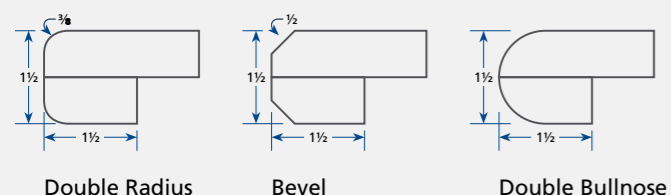

Edge Profiles

Your surface is not complete without an edge profile to complement your slab selection and space. With Caesarstone, selecting the best fit is easy. The unique properties and durability of Caesarstone quartz surfaces allow for a wide range of edge-profile design options.

Many edge profiles are possible, from a standard edge to laminated or mitered edges which create the appearance of a thicker slab. All edge details should have a minimum 1/8" radius on any profile, for both top and bottom edges. For high-traffic areas, 1/4" minimum radius is suggested.

Caesarstone Slab ID

The underside of every Caesarstone slab is uniquely stamped with identification information establishing authenticity.

Wall Applications

Caesarstone has specially selected a range of colors and designs in 13mm thickness for wall applications.

Because Caesarstone quartz surfaces are nonporous and mold and mildew resistant, they are ideal for kitchen back-splashes and bathroom wall panels. Large slab sizes provide a sleek and modern aesthetic, minimizing joints and maintenance.

Edges

Common

Double Radius Bevel Double Bullnose